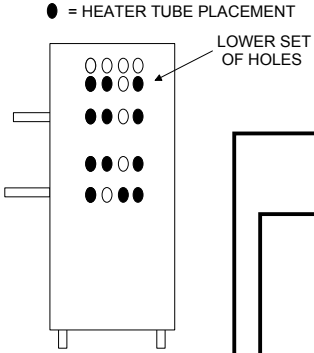

VOLTS	UPPER DECK	LOWER DECK	TOTAL
208	11.9	11.9	23.9
220	113	11.3	22.6
240	10.4	10.4	20.8

JT4 STANDARD DOUBLE TOASTER

WD009B

HEATER TUBE NUMBER 204033
12 HEATER TUBES WIRED 3 IN SERIES

LOWER DECK, BOTTOM TUBES LOCATED FRIST AND LAST TWO HOLES.

REVISION			
REV	DATE	DESCRIPTION	APPROVED
B	01/19/2016	chg. bott. deck lower tube pos.	EG

BELLECO INC. FOOD EQUIPMENT SPECIALISTS P. O. BOX 880 SACO ME 04072	DRAWN BY: MICHAEL CLAVET	WIRE DIAGRAM JT4 DOUBLE TOASTER 208, 220, 240 VOLT SINGLE PHASE 4.8 kW
	DATE: 06/1/2015 REV A	