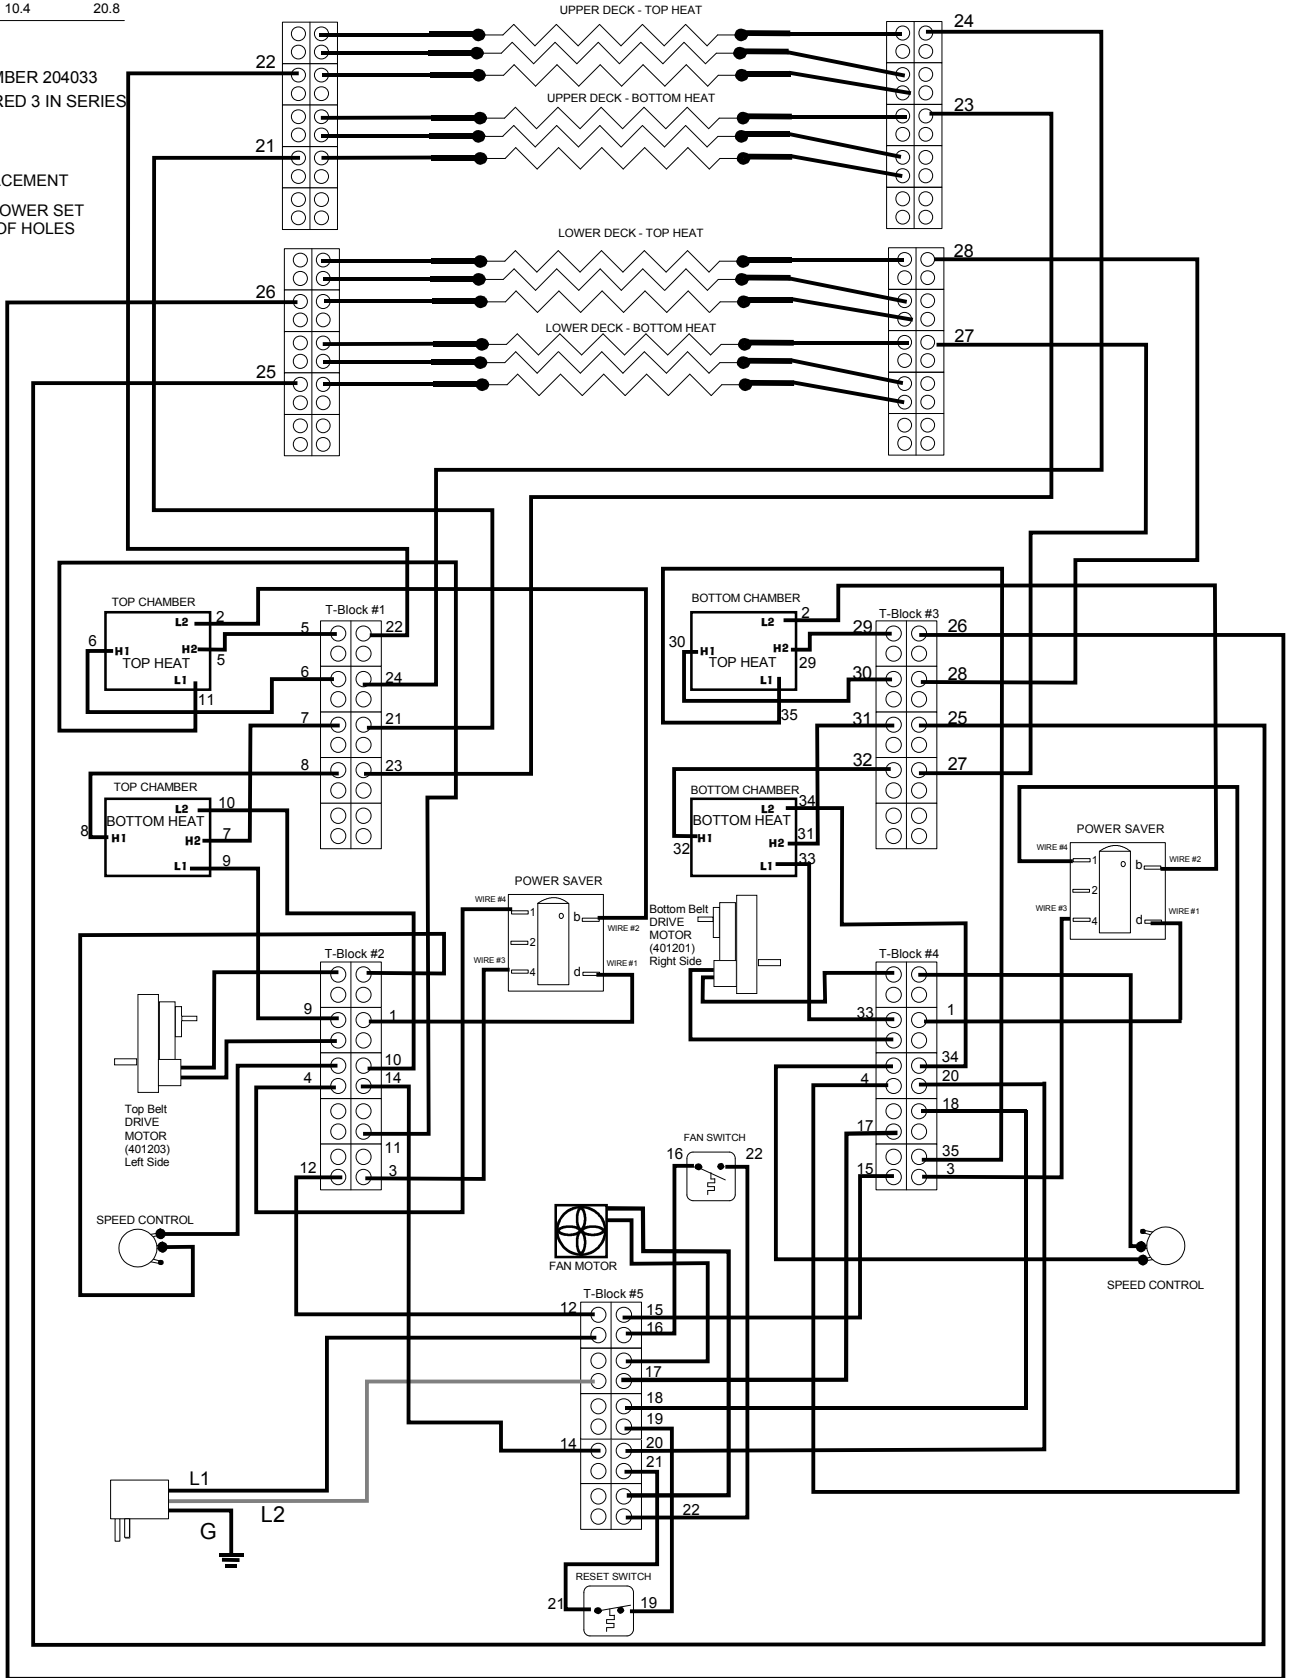

VOLTS	UPPER DECK	LOWER DECK	TOTAL
208	11.9	11.9	23.9
220	113	11.3	22.6
240	10.4	10.4	20.8

JT4 STANDARD DOUBLE TOASTER

WD009B

HEATER TUBE NUMBER 204033
12 HEATER TUBES WIRED 3 IN SERIES

LOWER DECK, BOTTOM TUBES LOCATED FRIST AND LAST TWO HOLES.

REVISION			
REV	DATE	DESCRIPTION	APPROVED
B	01/19/2016	chg. bott. deck lower tube pos.	EG

BELLECO INC. FOOD EQUIPMENT SPECIALISTS P. O. BOX 880 SACO ME 04072	DRAWN BY: MICHAEL CLAVET	WIRE DIAGRAM JT4 DOUBLE TOASTER 208, 220, 240 VOLT SINGLE PHASE 4.8 kW
	DATE: 06/1/2015 REV A	