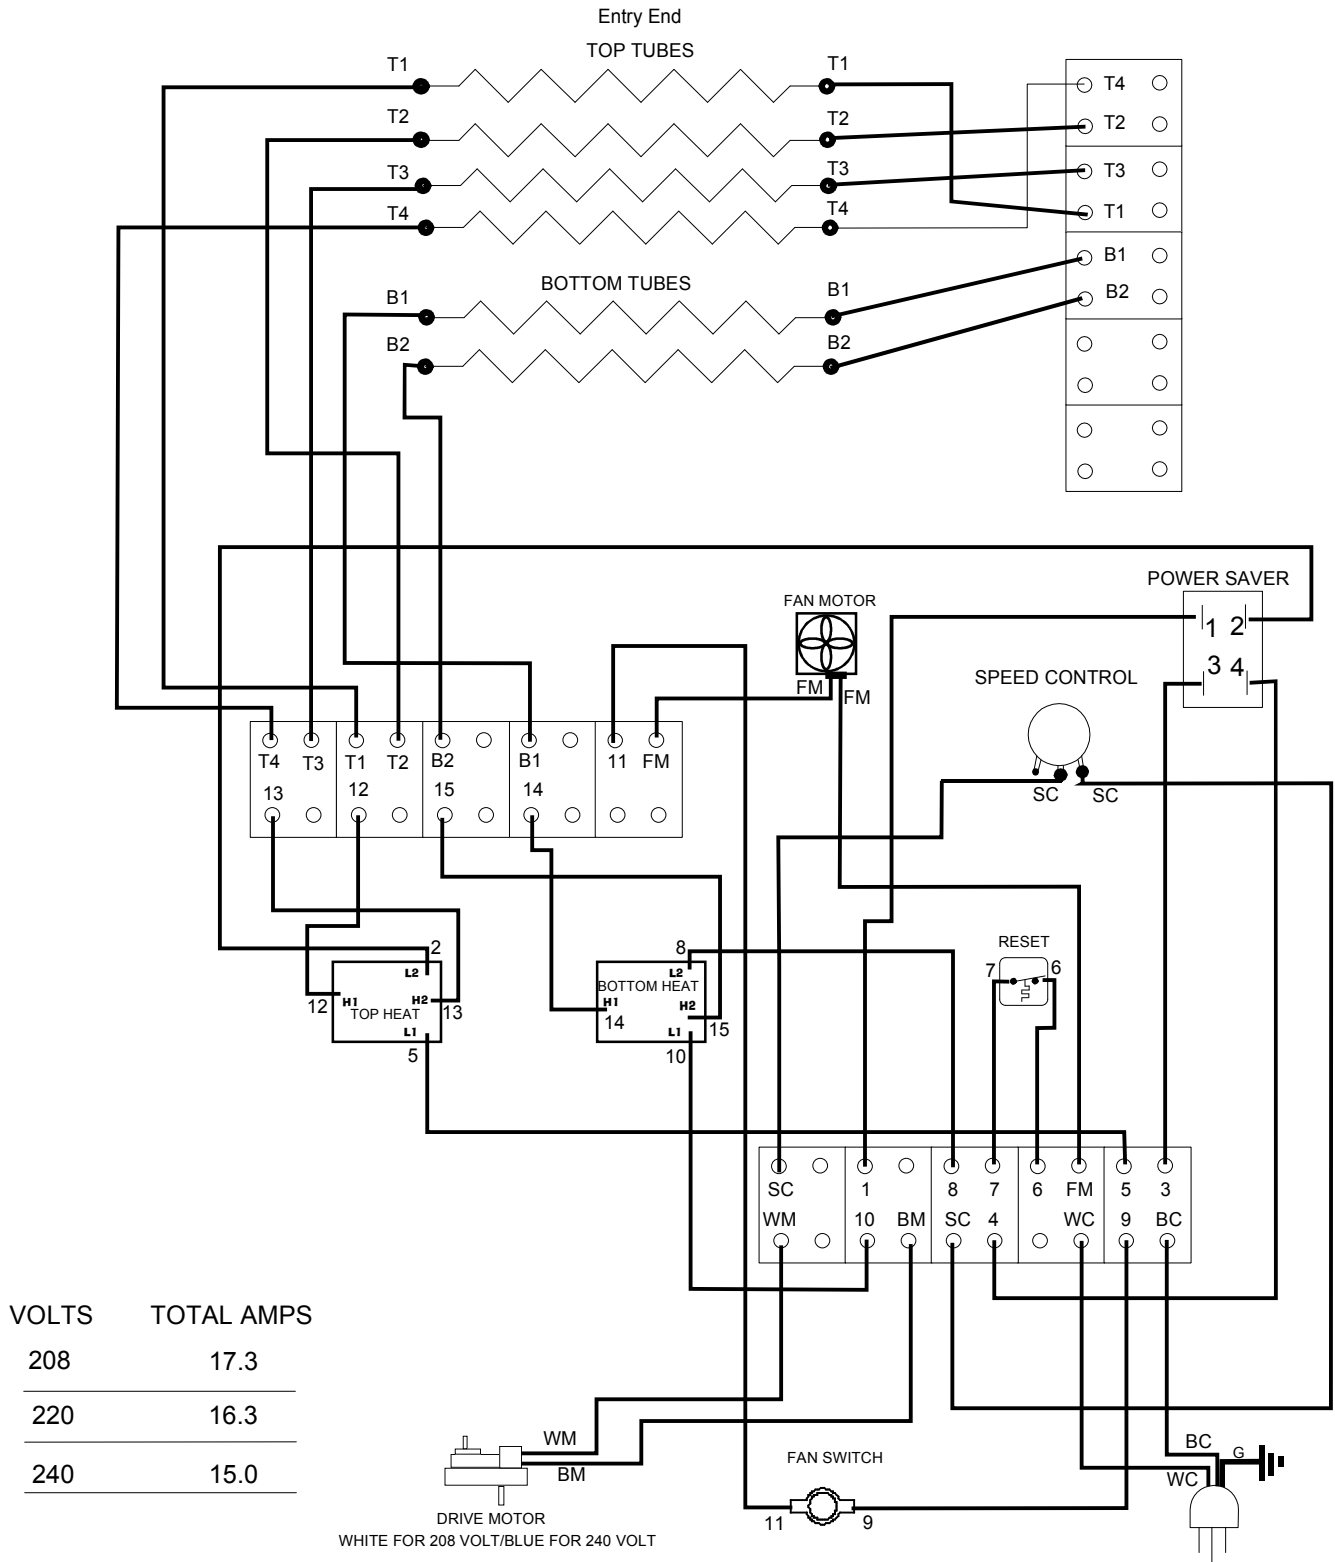

REVISION			
REV	DATE	DESCRIPTION	ECN #

WD015

VOLTS	TOTAL AMPS
208	17.3
220	16.3
240	15.0

DRIVE MOTOR
WHITE FOR 208 VOLT/BLUE FOR 240 VOLT

BELLECO INC. FOOD EQUIPMENT SPECIALISTS P. O. BOX 880 SACO ME 04072	DRAWN BY: MICHAEL CLAVET	WIRE DIAGRAM JB3H, JT3HBP, JT3HCS 208, 220, 240 VOLT SINGLE PHASE
	DATE: 05/23/2012	