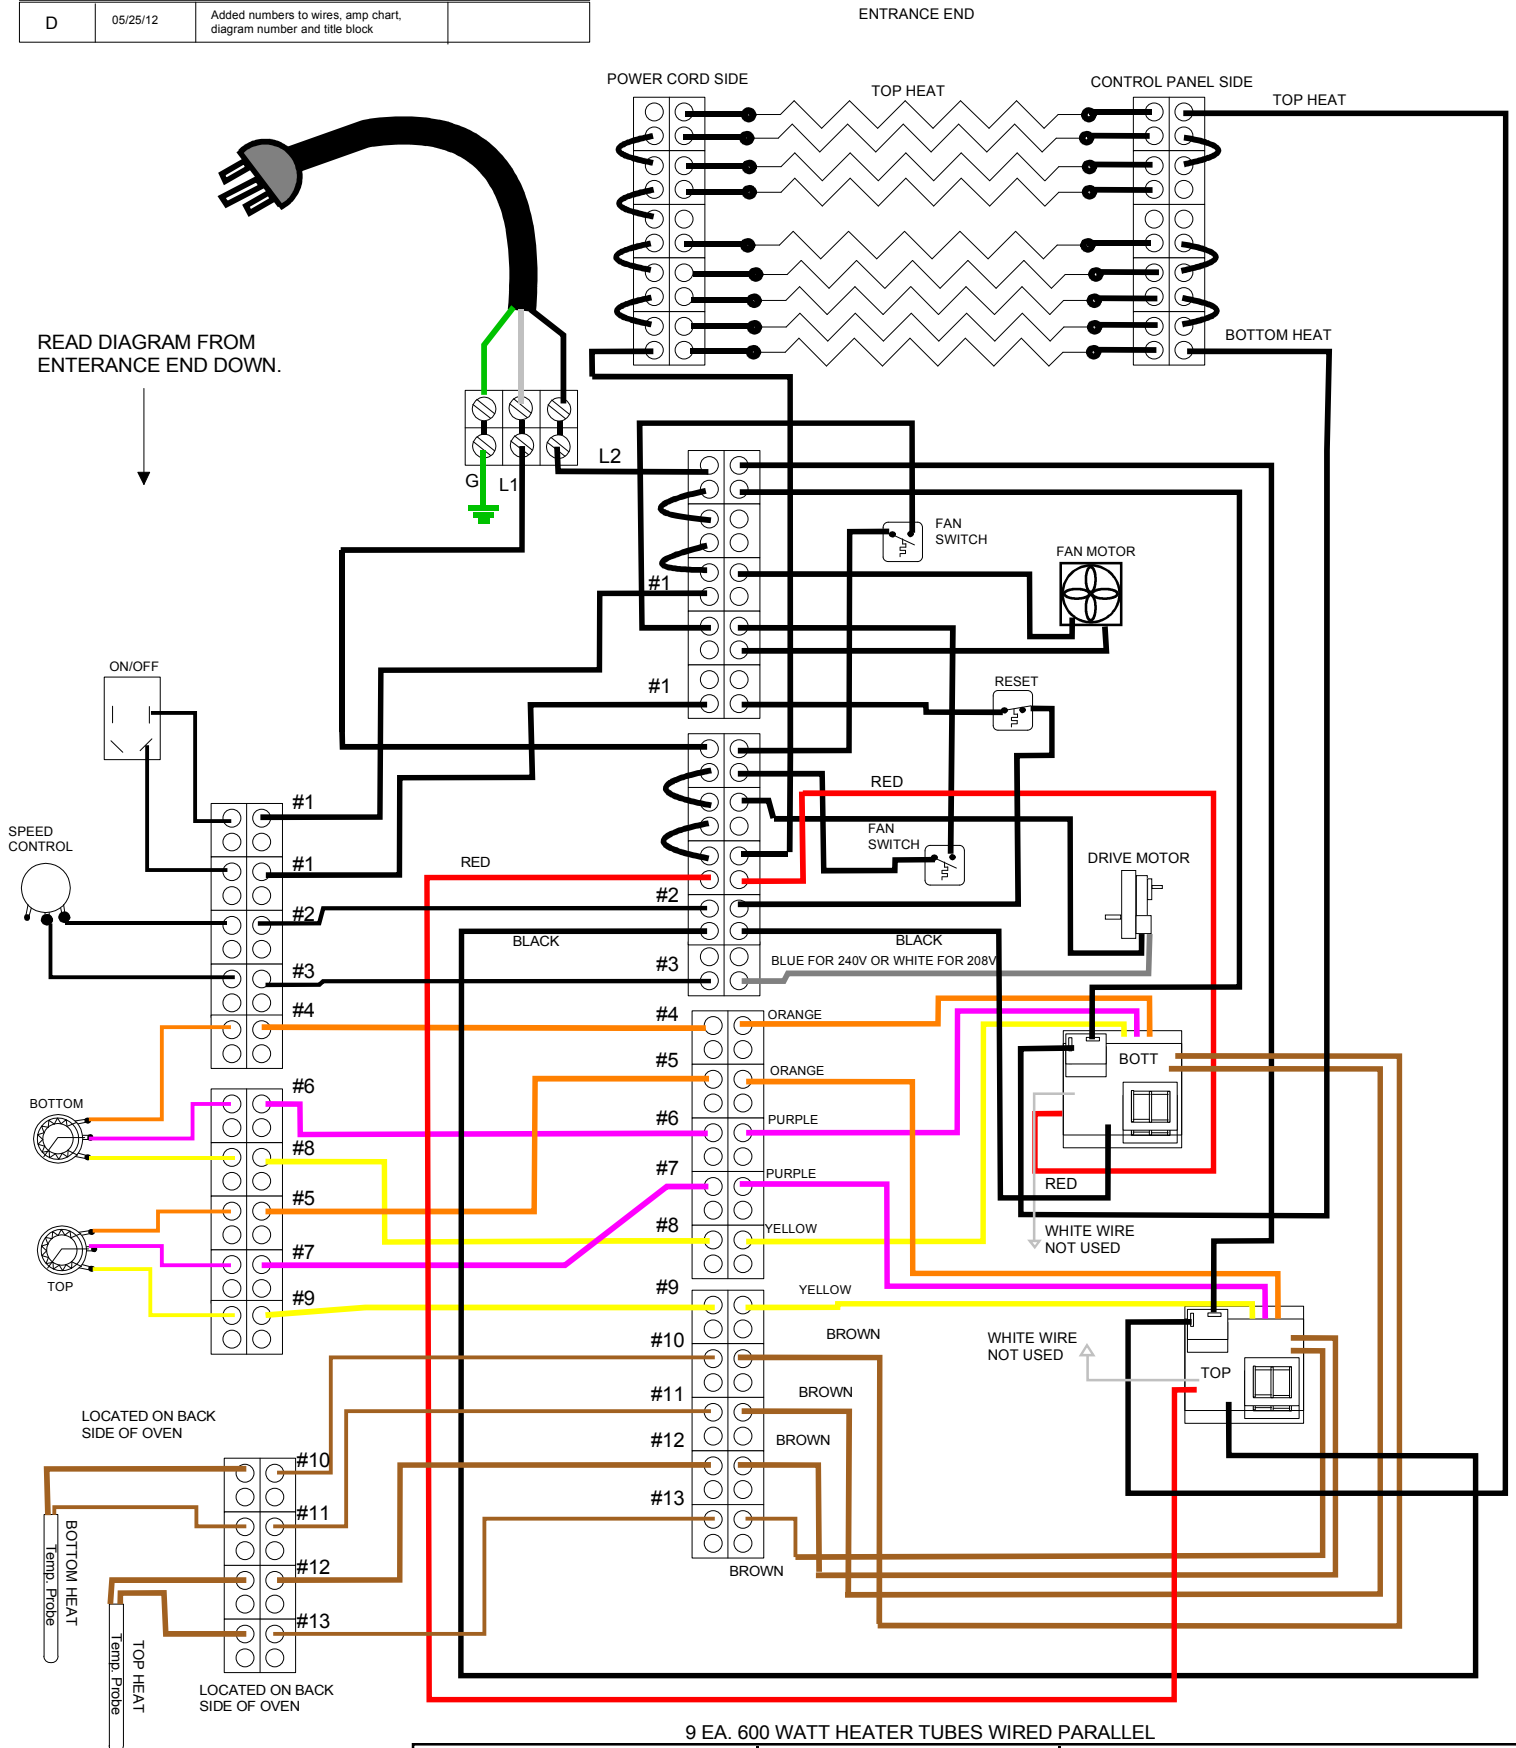

REVISION			
REV	DATE	DESCRIPTION	ECN #
D	05/25/12	Added numbers to wires, amp chart, diagram number and title block	

WD017

9 EA. 600 WATT HEATER TUBES WIRED PARALLEL

VOLTS	TOP HEAT	BOTTOM HEAT	TOTAL
208	11.5	14.4	25.9
220	10.9	13.6	24.5
240	10.0	12.5	22.5

BELLECO INC. FOOD EQUIPMENT SPECIALISTS P. O. BOX 880 SACO ME 04072	DRAWN BY: MICHAEL CLAVET	WIRE DIAGRAM JPO 14, METAL/QUARTZ TUBES 208, 220, 240 VOLT SINGLE PHASE
	DATE: 05/25/2012, REV.D	